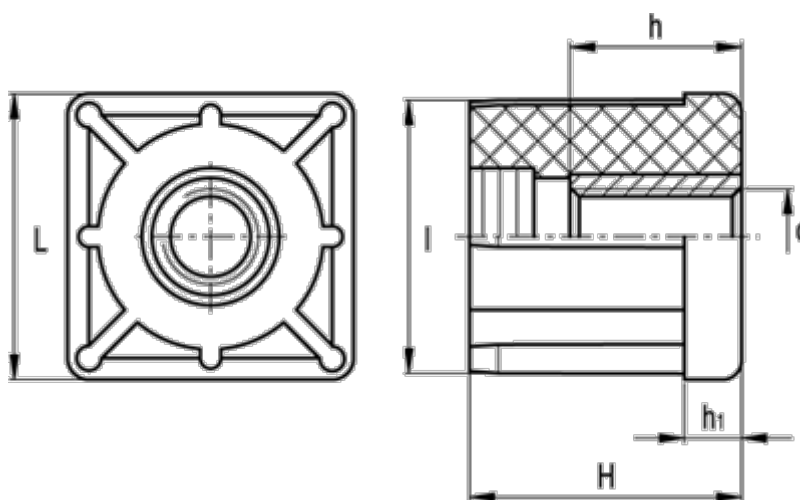

Data Sheet

Article number: 2310320106
Description: E+G Square end-cap
NDX.Q-40x2.5-M20

Measures

d	= M20	Tube wall thickness = 2.5
h	= 20	Weight (g) = 50
H	= 38	
h1	= 8	
Internal tube size	= 35.0	
l	= 35.0	
L	= 40	
Outer tube size	= 40	